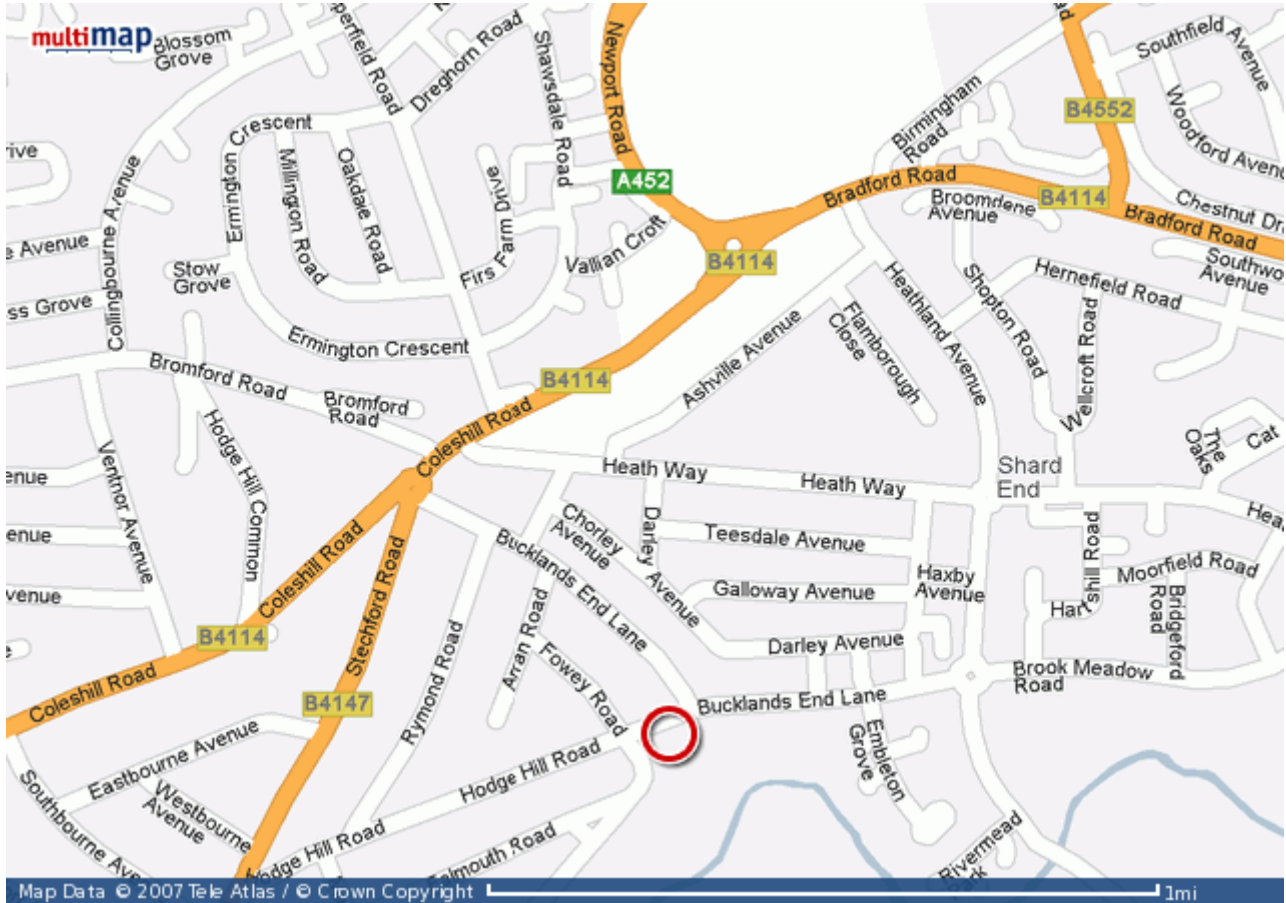

THE COST OF PRINTING MAPS
SHOULDN'T CUT INTO YOUR TRAVEL PLANS

Map of Alum Rock, United Kingdom

Nearest transport link

Your notes

Tube:

Railway: Stechford (1.13mi, 1.82km)

SWITCH TO A KODAK ALL-IN-ONE PRINTER
AND ENJOY HIGH QUALITY, LOW COST INK
PRINTANDPROSPER.COM